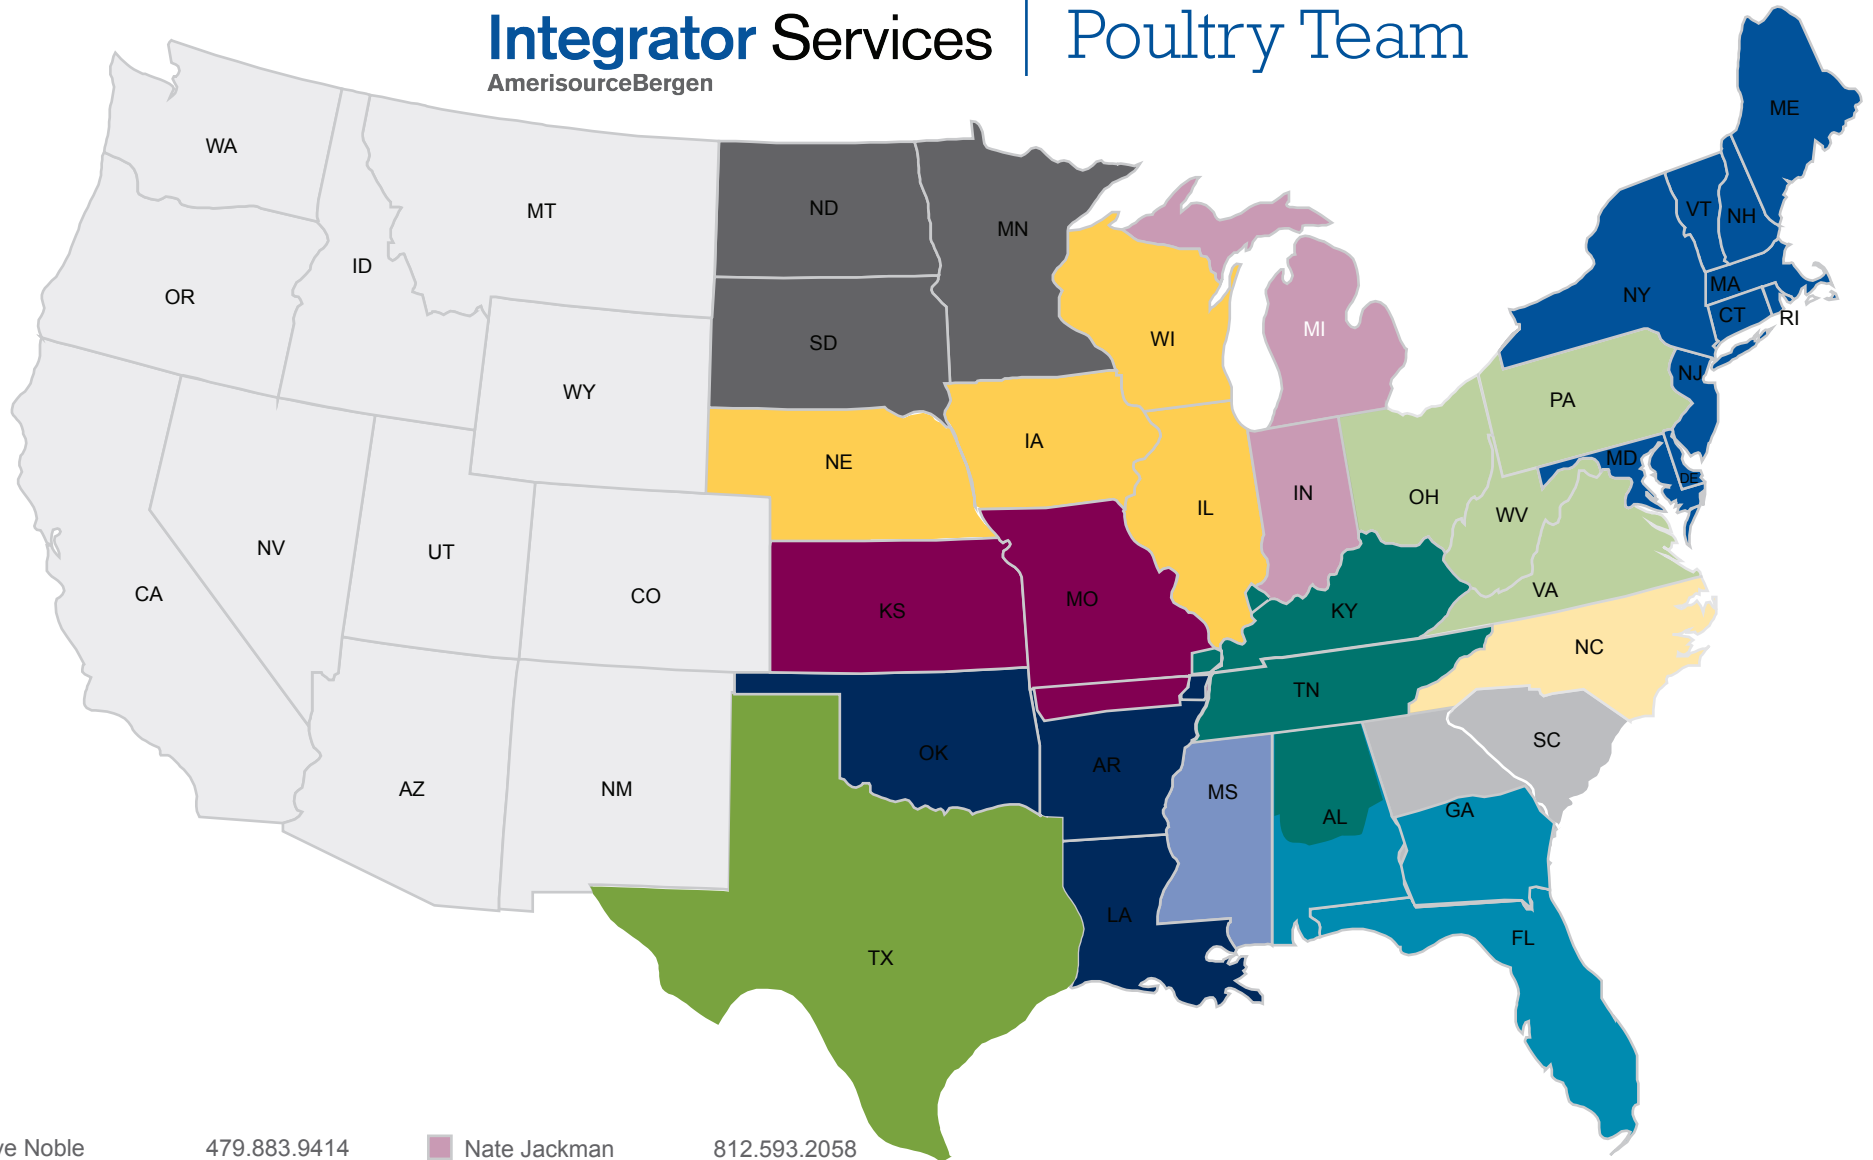

Integrator Services | Poultry Team

AmerisourceBergen

Steve Noble	479.883.9414	Nate Jackman	812.593.2058
Bryan Essex	479.879.7067	Ryan Pusey	302.381.1975
Bruce Rutledge	601.606.4532	Dave Schnack	563.340.9393
Doug Hester	256.275.5038	John Whetzel	540.335.7962
Charles Blankenburg	979.777.3556	Randy Hales	910.336.8370
Curtis Carey	386.209.0255	Drew Weir	479.263.4841
Matt Fischbach	605.880.2995	Michael Hewell	706.498.0460